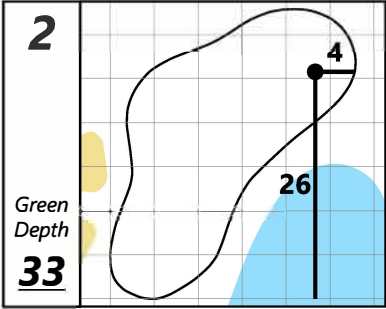

REVISED

REVISED

REVISED

REVISED

Barracuda Championship

Tahoe Mountain Club (Old Greenwood)